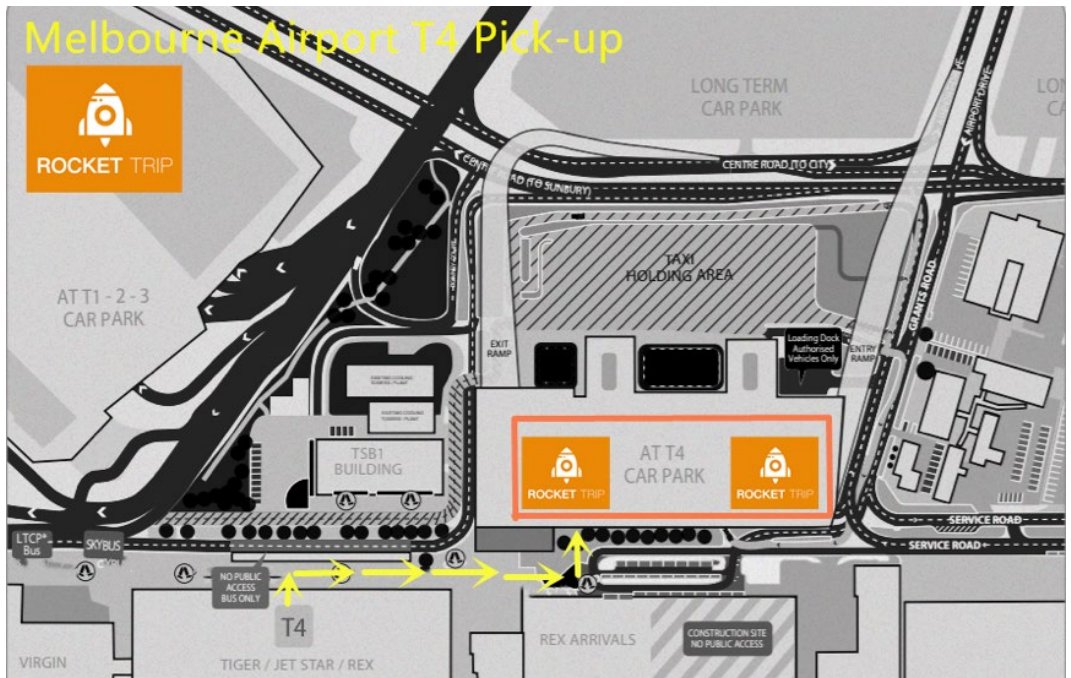

# MELBOURNE

---

AIRPORT T4 PICK UP

# WELCOME TO MELBOURNE

Thanks for your trust, we are glad to serve you. Whether you are new to the Australia or the first time you are flying in Australia, this instruction will be told how to get to the public pick-up area. Your exclusive Rocket Trip representative driver will pick you up there!

The following picture show you how to get to Terminal 4 Pick-up Lane.

- First, pick up all your belongs and follow the way out sign.

• After exiting the terminal, you can see a direction board. The picture on the right shows the direction board;

- You can see the pick up building on your right hand side. The picture on the right shows the building.

- After you arrive here, you can should take escalator to Public pick-up, and tell your driver. Around five minutes, your Rocket Trip representative driver will pick you up!