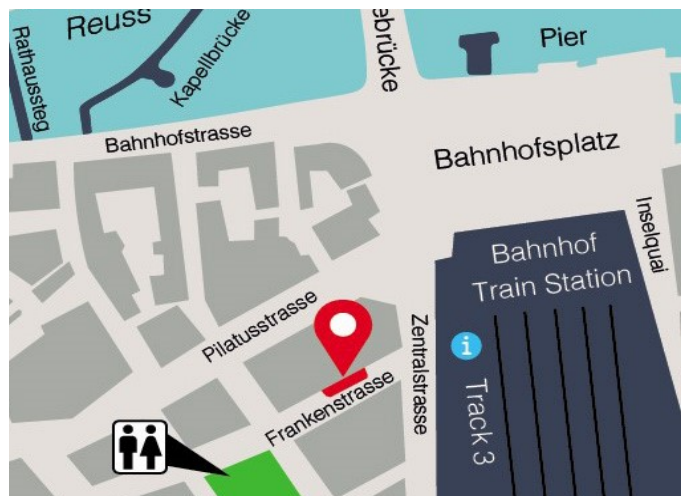

Departure Point

LUCERNE

Address (for GPS):

Frankenstrasse 2 - 4

6003 Lucerne

Location

The meeting point for tours from Lucerne is located at Frankenstrasse which is settled in a side street next to Lucerne train station.

If you are not familiar with the location, please calculate some extra time to get there. In case you have difficulties finding it, please feel free to call us at

+41 (0)44 710 50 50.

Public toilets are available in the nearby park "Vögelgarten".

Check-in

We kindly ask you to arrive at least 15 minutes prior to the tour start and wait at our meeting point outside Frankenstrasse (please wait on the sidewalk, see red area above). Our guide will come and pick you up from there.

(Previous pick-up point at Starbucks
Coffee Shop not valid anymore)