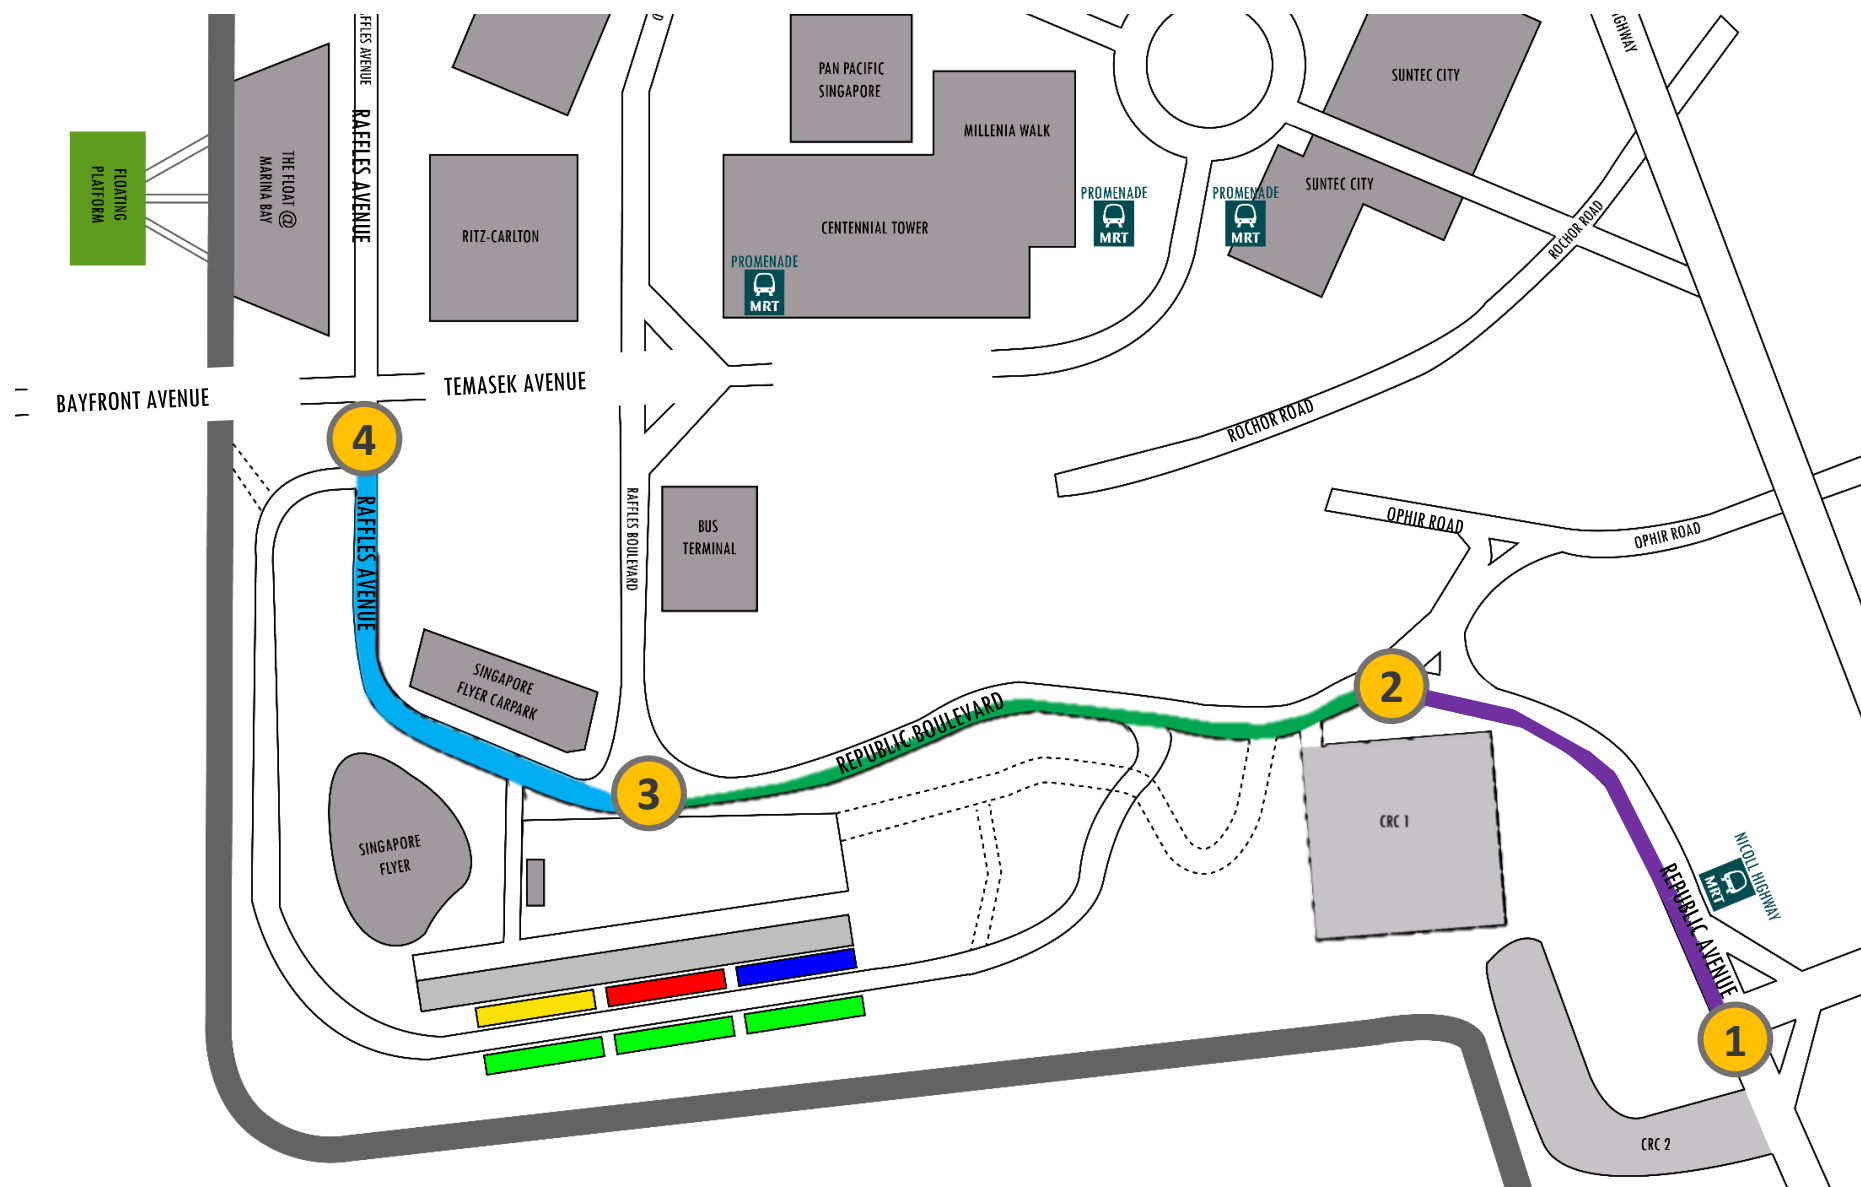

Road Closure on 26 Jan, 15 Feb and 16 Feb 2019

Roads (Full Carriage Road Closure)	26 Jan 2019 (NE Show)	15 Feb 2019 (Parade 1)	16 Feb 2019 (Parade 2)
 Republic Avenue Towards Republic Boulevard (One lane)	1700hrs to 0000hrs (27 Jan)	1800hrs to 0000hrs (16 Feb)	1800hrs to 0000hrs (17 Feb)
 Republic Boulevard Towards Raffles Avenue	1700hrs to 0000hrs (27 Jan)	1800hrs to 0000hrs (16 Feb)	1800hrs to 0000hrs (17 Feb)
 Raffles Avenue Towards Junction of Bayfront Ave and Temasek Ave	1700hrs to 0000hrs (27 Jan)	1800hrs to 0000hrs (16 Feb)	1800hrs to 0000hrs (17 Feb)