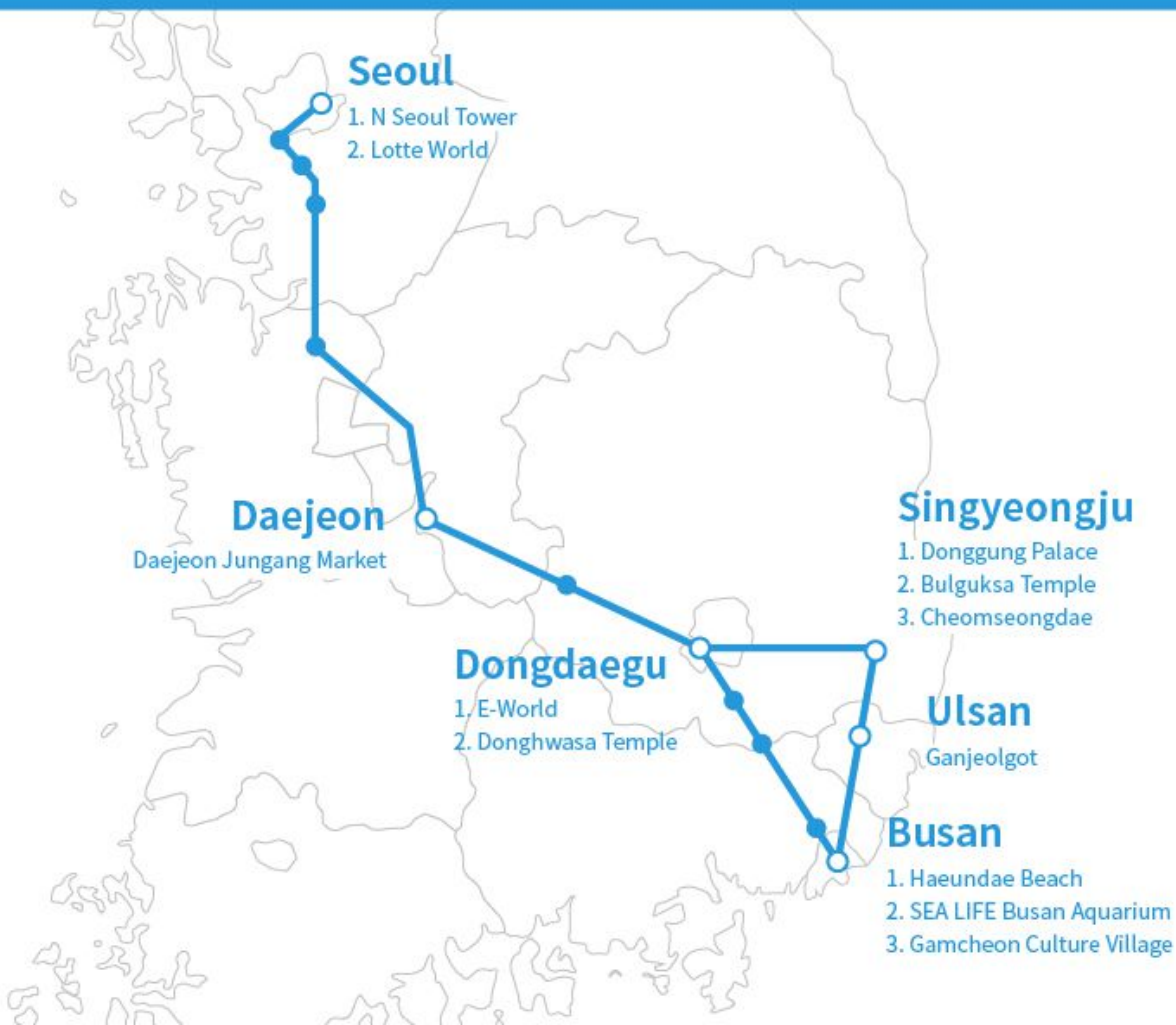

KTX Gyeongbu

Haeundae Beach

SEA LIFE Busan Aquarium

Gamcheon Culture Village

Donggung Palace

Bulguksa Temple

Cheomseongdae

KTX Gyeonggang

Phoenix Park Ski Resort

Jumunjin Beach

Jeongdongjin Rail Bike

Daegwallyeong Sheep Ranch

Eco Green Campus

Seoul

- 1. N Seoul Tower
- 2. Lotte World

Pyeongchang

N Seoul Tower

Lotte World

Seoul

1. N Seoul Tower
2. Lotte World

Bogyeongsa Temple

Homigot Sunrise Square

Pohang

1. Bogyeongsa Temple
2. Homigot Sunrise Square

KTX Honam

Yudal Mountain

Mireuksaji Stone Pagoda