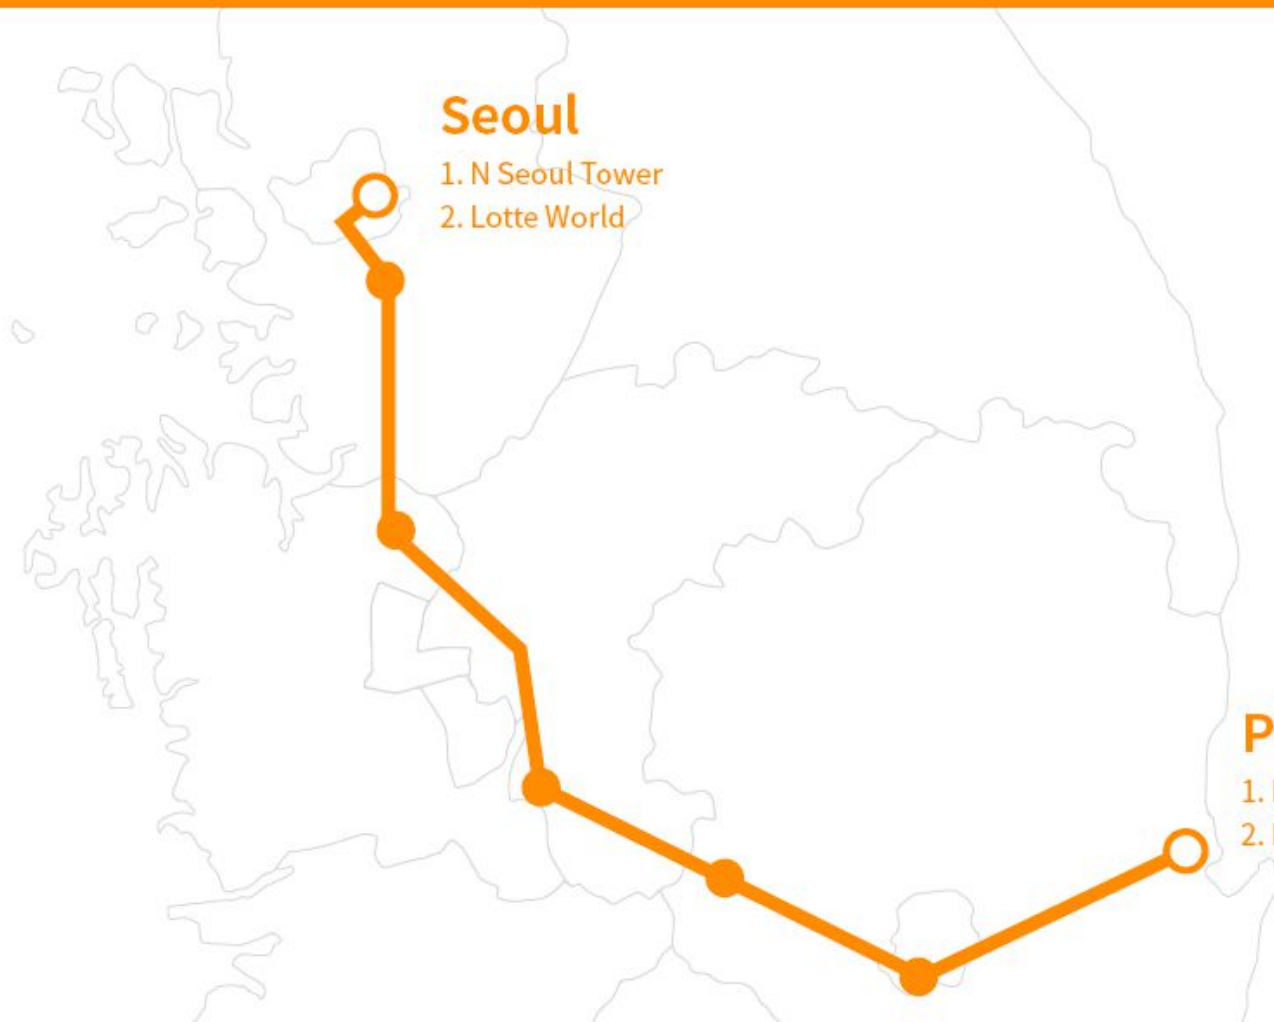

Suncheon Bay National Garden

Suncheon Open Film

KTX Gyeongjeon

Daejeon Jungang Market

Jinju-sumogwon yeok

E-World

Donghwasa Temple

KTX Donghae

N Seoul Tower

Lotte World

Seoul

1. N Seoul Tower
2. Lotte World

Bogyeongsa Temple

Homigot Sunrise Square

Pohang

1. Bogyeongsa Temple
2. Homigot Sunrise Square