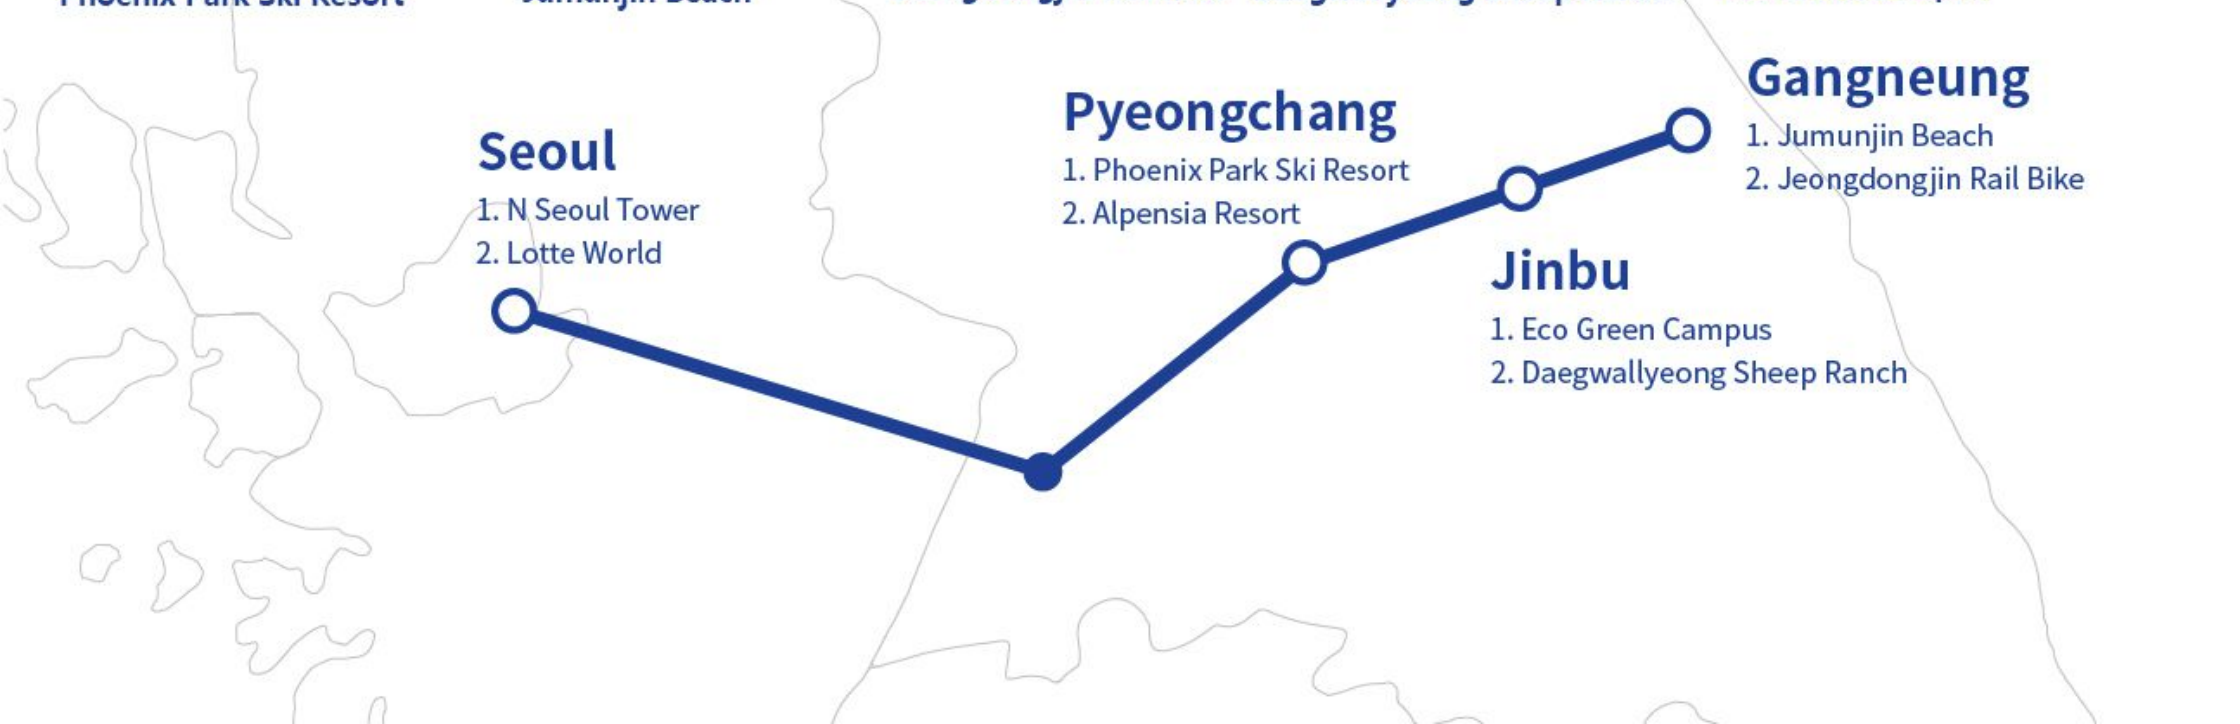

KTX Gyeongbu

Haeundae Beach

SEA LIFE Busan Aquarium

Gamcheon Culture Village

Donggung Palace

Bulguksa Temple

Cheomseongdae

KTX Gyeonggang

Phoenix Park Ski Resort

Jumunjin Beach

Jeongdongjin Rail Bike

Daegwallyeong Sheep Ranch

Eco Green Campus

Seoul

- 1. N Seoul Tower
- 2. Lotte World

Pyeongchang

- 1. Phoenix Park Ski Resort
- 2. Alpensia Resort

Jinbu

- 1. Eco Green Campus
- 2. Daegwallyeong Sheep Ranch

Gangneung

- 1. Jumunjin Beach
- 2. Jeongdongjin Rail Bike

KTX Jeolla

Jeonju Hanok Village

Odong Island

Suncheon Bay National Garden

Suncheon Open Film

KTX Gyeongjeon

Daejeon Jungang Market

Jinju-sumogwon yeok

E-World

Donghwasa Temple

KTX Donghae