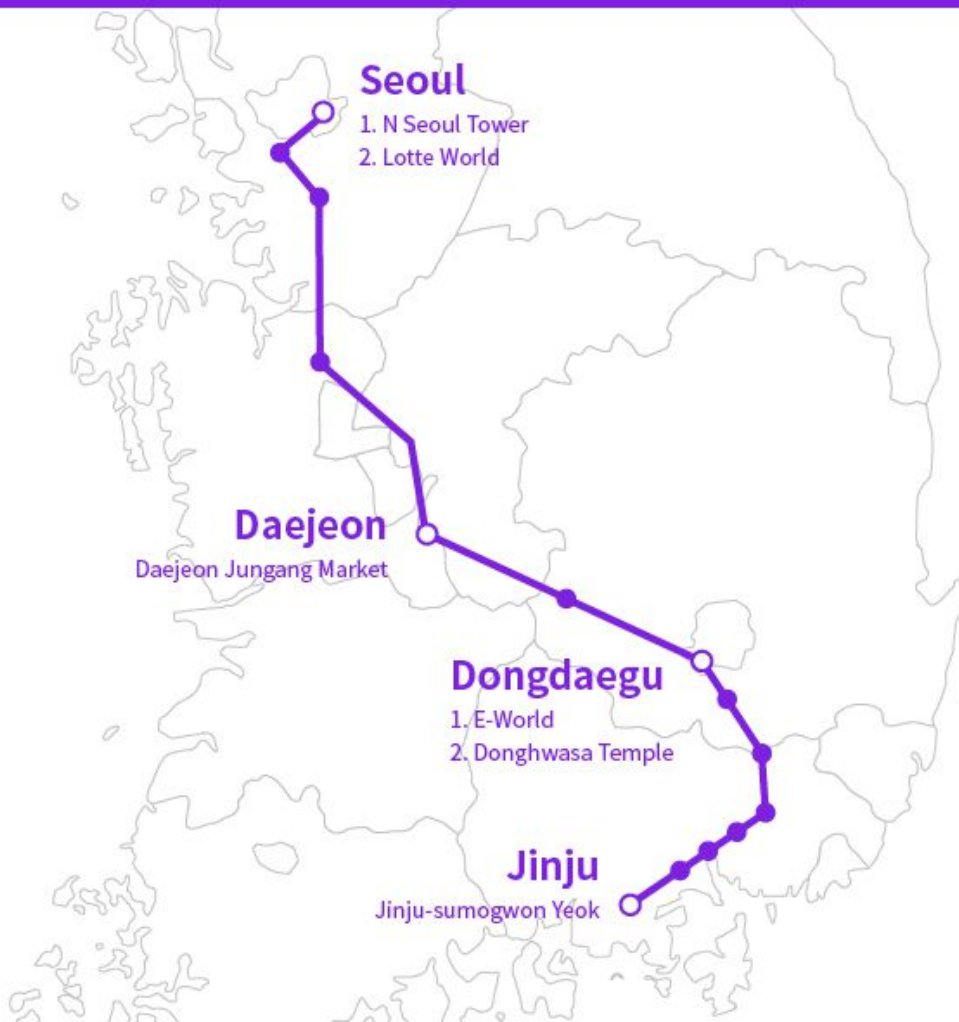

Suncheon Bay National Garden

Suncheon Open Film

KTX Gyeongjeon

Daejeon Jungang Market

Jinju-sumogwon yeok

E-World

Donghwasa Temple

KTX Donghae

N Seoul Tower

Lotte World

Seoul

1. N Seoul Tower
2. Lotte World

Bogyeongsa Temple

Homigot Sunrise Square

Pohang

1. Bogyeongsa Temple
2. Homigot Sunrise Square

KTX Honam

Yudal Mountain

Mireuksaji Stone Pagoda