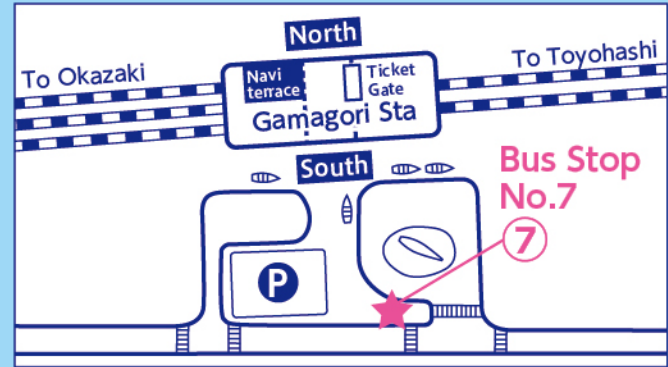

LAGUNA TEN BOSCH

Free Shuttle Bus Every 30min.

Route map Gamagori Sta ↔ LAGUNA TEN BOSCH

Bus Stop (Gamagori Sta.)

1 Gamagori Sta → Henn na Hotel

First Bus	8:00
Every Hours	00min 30min
Last Bus	
Park Close Hour	Last Bus
20:00	20:30
20:30 or 21:00	21:30
21:30 or 22:00	22:30

2 Henn na Hotel → LAGUNASIA

First Bus	8:12
Every Hours	12min 42min
Last Bus	
Park Close Hour	Last Bus
20:00	20:42
20:30 or 21:00	21:42
21:30 or 22:00	22:12

3 LAGUNASIA → LAGUNA HILL

First Bus	8:20
Every Hours	20min 50min
Last Bus	
Park Close Hour	Last Bus
20:00	20:50
20:30 or 21:00	21:50
21:30 or 22:00	22:50

4 LAGUNA HILL → LAGUNASIA

First Bus	8:30
Every Hours	00min 30min
Last Bus	
Park Close Hour	Last Bus
20:00	21:00
20:30 or 21:00	22:00
21:30 or 22:00	23:00

5 LAGUNASIA → Henn na Hotel

First Bus	8:40
Every Hours	10min 40min
Last Bus	
Park Close Hour	Last Bus
20:00	21:10
20:30 or 21:00	22:10
21:30 or 22:00	23:10

6 Henn na Hotel → Gamagori Sta

First Bus	8:42
Every Hours	12min 42min
Last Bus	
Park Close Hour	Last Bus
20:00	21:12
20:30 or 21:00	22:12
21:30 or 22:00	23:12

Note : The schedule may change depending on the traffic condition.